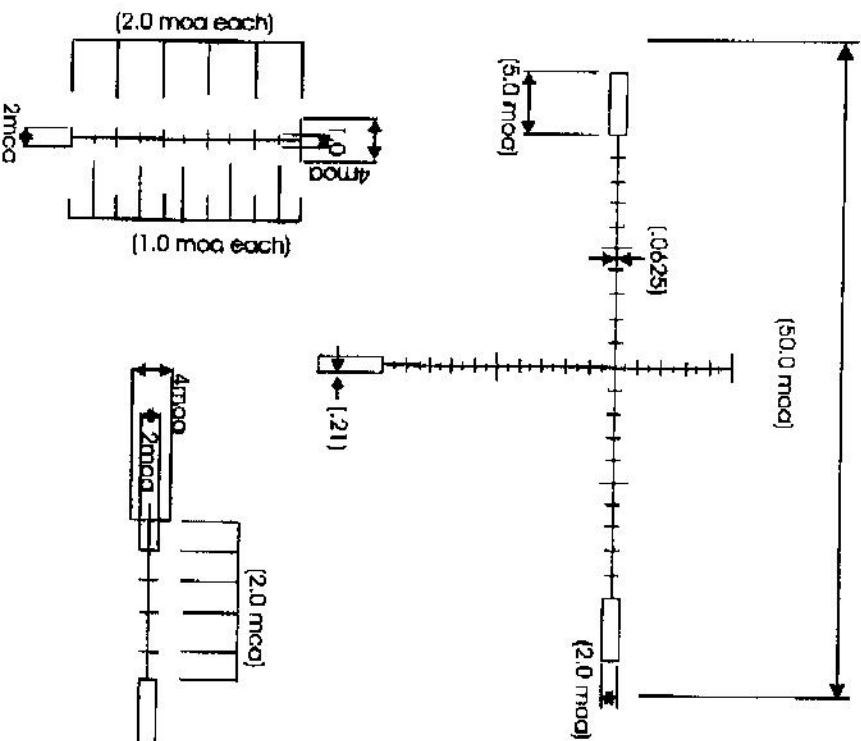

NP-R1 RETICLE
(All Values in MOA)

3.5-15x50NXXS
3.5-15x56NXXS

CALIBRATED FOR USE AT 15X

5.5-22x50NXXS
5.5-22x56NXXS
8-32x56NXXS
12-42x56NXXS

CALIBRATED FOR USE AT 22X