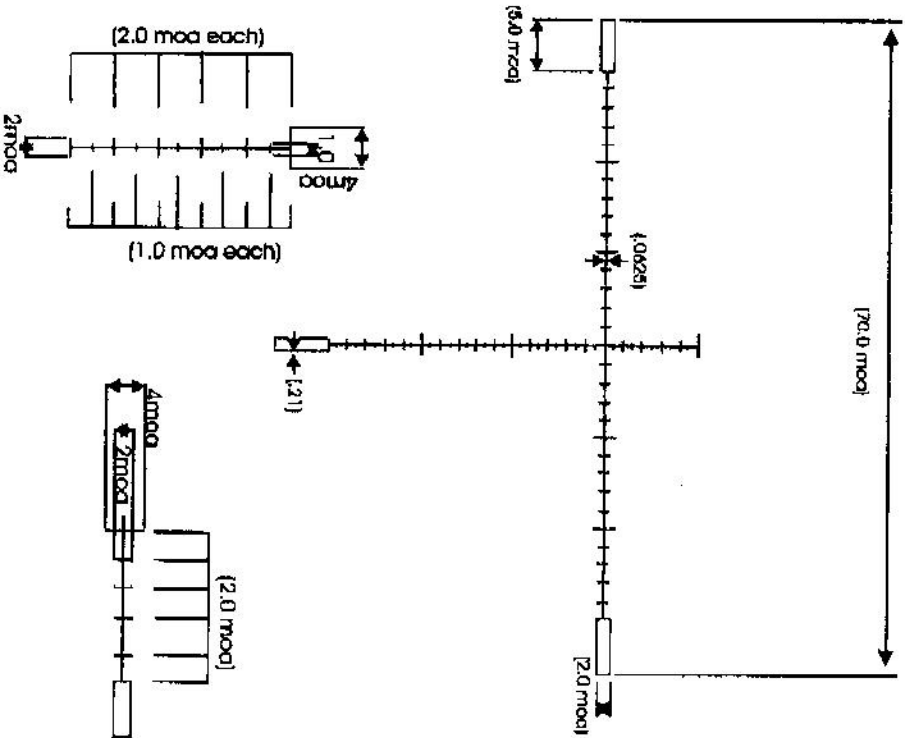

NP-R1 RETICLE
(All Values in MOA)

3.5-15x50NXXS
3.5-15x56NXXS

CALIBRATED FOR USE AT 15X

5.5-22x50NXXS
5.5-22x56NXXS
8-32x56NXXS
12-42x56NXXS

CALIBRATED FOR USE AT 22X