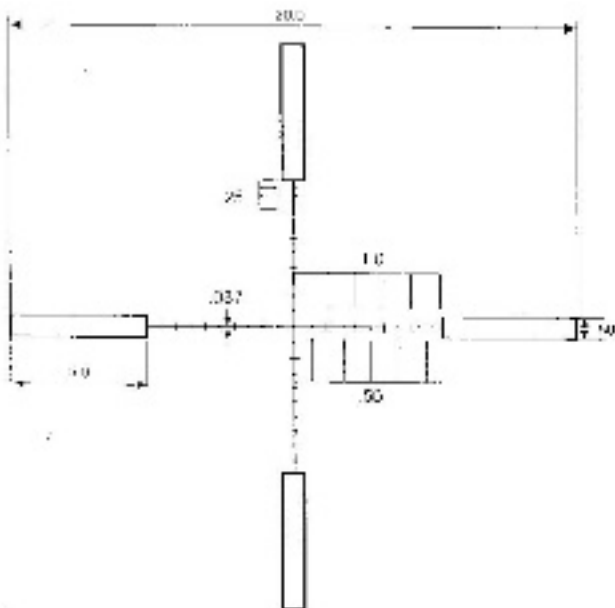

MLR RETICLE
(All Values in Milradian)

3.5-15x50NXS
3.5-15x56NXS

CALIBRATED FOR USE AT 15X

5.5-22x50NXS
5.5-22x56NXS
8-32x56NXS
12-42x56NXS

CALIBRATED FOR USE AT 22X